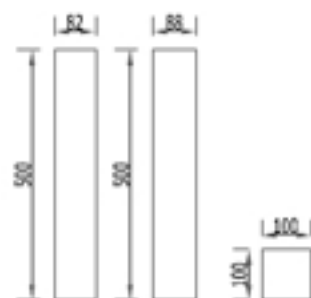

STALP HOME-FUN COD 150

TEAVA 80X80X3

TEAVA 80X80X3

CUPA
TABLA 3MM
500X82X3 - 2 BUC
500X88X3 - 2 BUC
100X100X3 - 1 BUC

PLACA
150X150X3

 **ARTIMEX SPORT.**