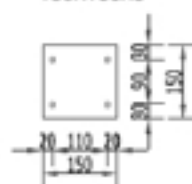

STALP HOME-FUN COD 150

TEAVA 80X80X3

TEAVA 80X80X3

CUPA
TABLA 3MM
500X82X3 - 2 BUC
500X88X3 - 2 BUC
100X100X3 - 1 BUC

PLACA
150X150X3

 **ARTIMEX SPORT.**