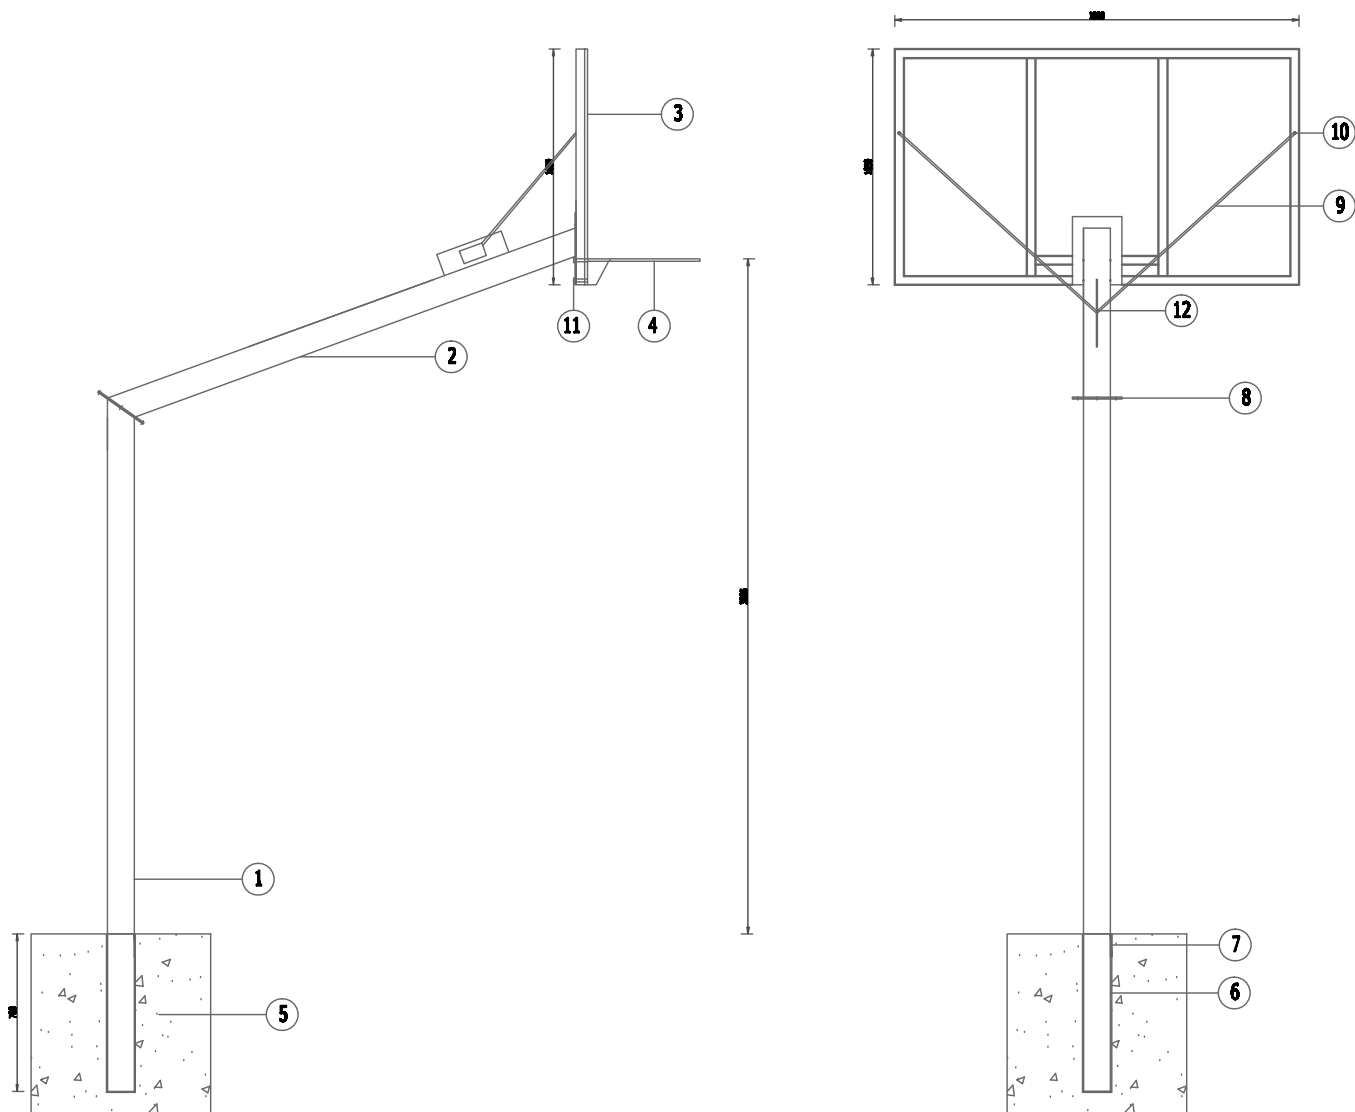

## BASKET BALL HEAVY SYSTEM WITH TEMPERED GLASS

- 1. Supporting Pole
- 2. Extension Arm
- 3. Basketball Board
- 4. Basketball Ring

- 5. B25 Concrete
- 6. Metal Cup
- 7. Mounting Corner
- 8. M10x35 Screw

- 9. Fixing Arm
- 10. M8x50 Screw
- 11. M10x50 Screw
- 12. M8x30 Screw