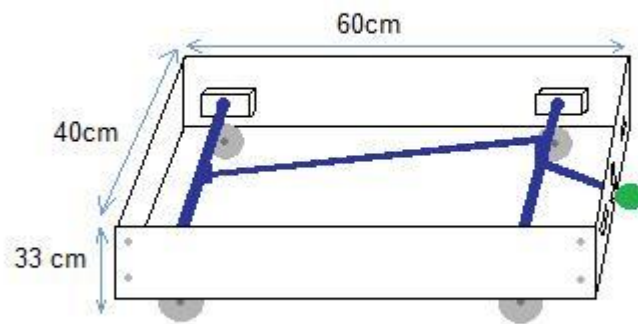

Sistem de transport lada gimnastica. Code 246

artimex **sport**
equipment