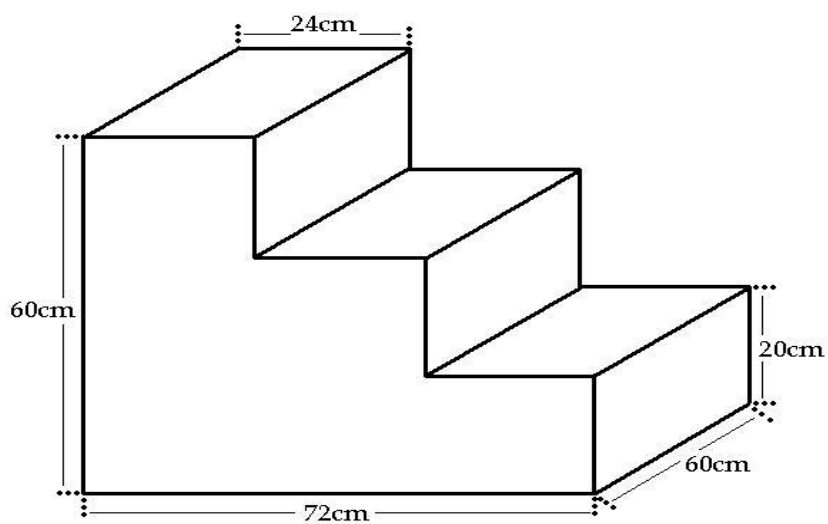

SCARA DIN BURETE (3 trepte) COD 244-T

L 72cm* l 60cm* H 60cm

artimex sport
equipment